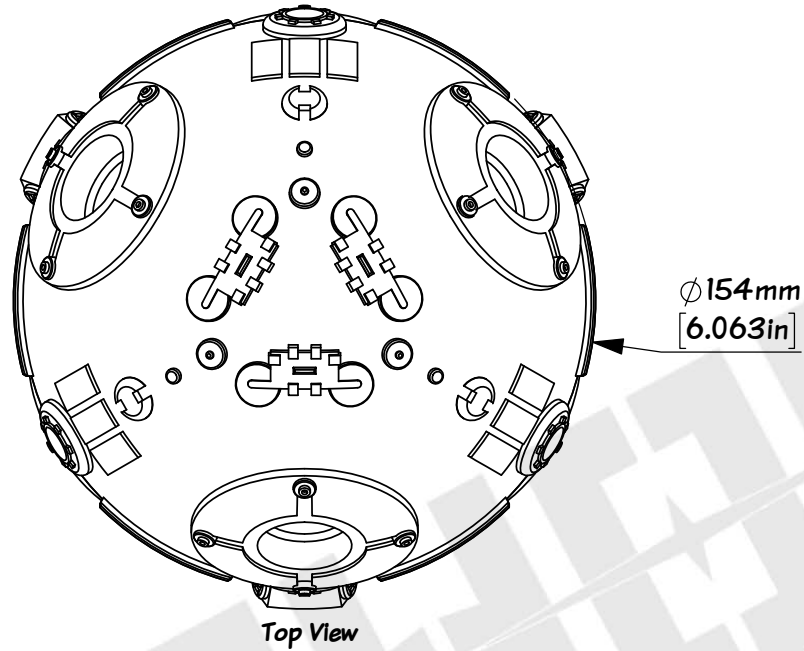

ITEM NO.	DESCRIPTION	QTY.
1	SW Training Droid_TOP	1
2	SW Training Droid_BTM	1
3	Center Key	1
4	SW Training Droid Base	1
5	SW Training Droid Large Port Insert	6

Project		REV	
Star Wars Training Droid		01	
Description			
Exploded View			
Drawn by	SCALE	DATE	SHEET
Raleigh Shade	1:2	07.01.2019	1 of 2

Top View

Isometric View

Front View

Project			REV
Star Wars Training Droid			01
Description			
Overall Dimensions			
Drawn by	SCALE	DATE	SHEET
Raleigh Shade	1:2	07.01.2019	2 of 2