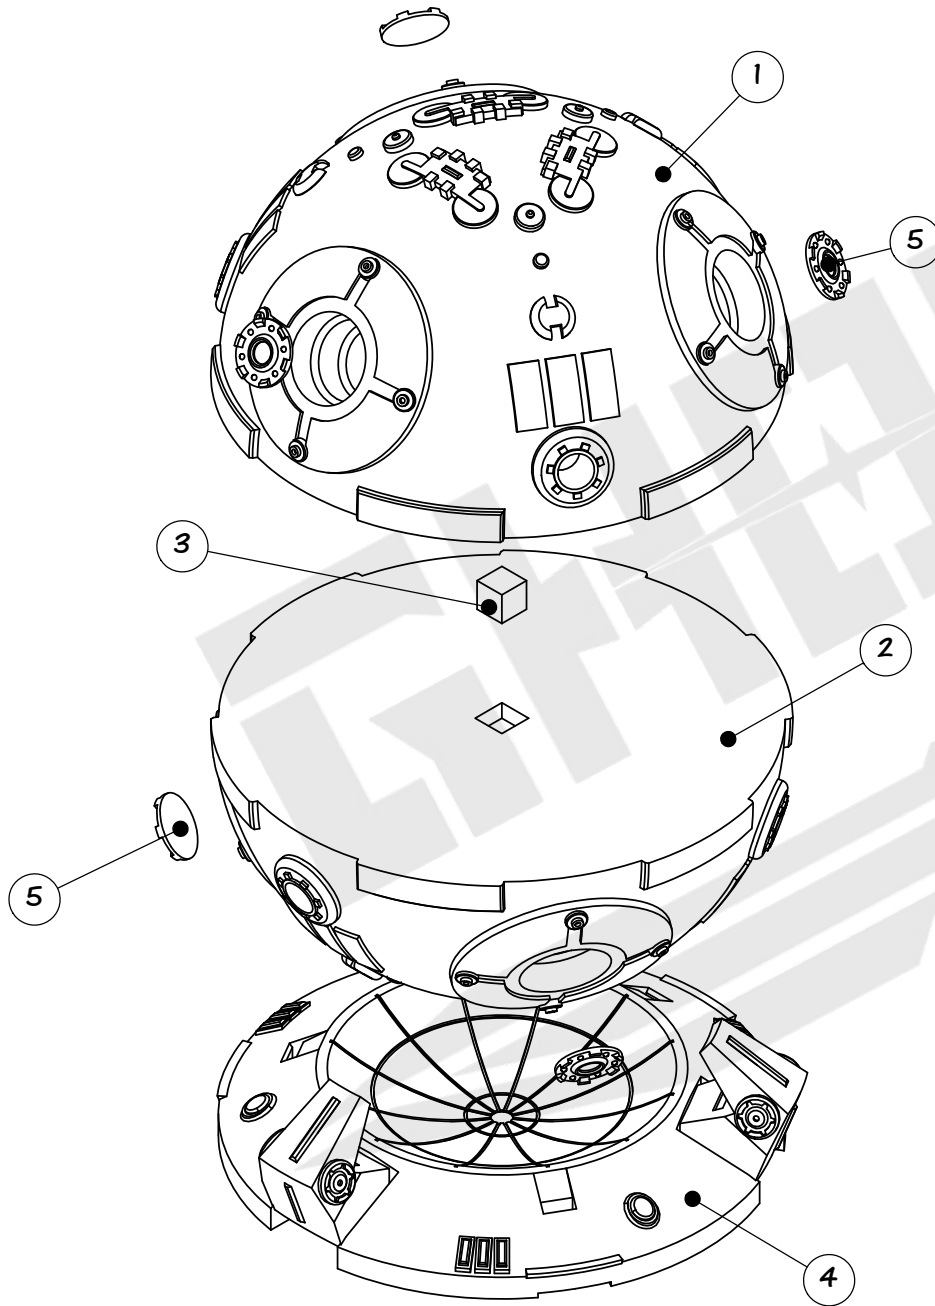

ITEM NO.	DESCRIPTION	QTY.
1	SW Training Droid_TOP	1
2	SW Training Droid_BTM	1
3	Center Key	1
4	SW Training Droid Base	1
5	SW Training Droid Large Port Insert	6

Project		REV	
Star Wars Training Droid		01	
Description			
Exploded View			
Drawn by	SCALE	DATE	SHEET
Raleigh Shade	1:2	07.01.2019	1 of 2

Top View

Isometric View

Front View

Project			REV
Star Wars Training Droid			01
Description			
Overall Dimensions			
Drawn by	SCALE	DATE	SHEET
Raleigh Shade	1:2	07.01.2019	2 of 2