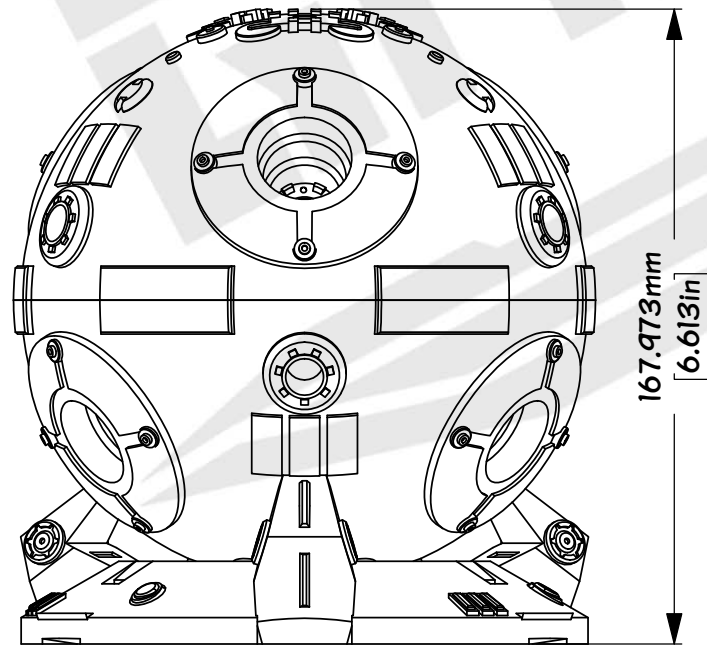

ITEM NO.	DESCRIPTION	QTY.
1	SW Training Droid_TOP	1
2	SW Training Droid_BTM	1
3	Center Key	1
4	SW Training Droid Base	1
5	SW Training Droid Large Port Insert	6

Project		REV	
Star Wars Training Droid		01	
Description			
Exploded View			
Drawn by	SCALE	DATE	SHEET
Raleigh Shade	1:2	07.01.2019	1 of 2

Top View

Isometric View

Front View

Project			REV
Star Wars Training Droid			01
Description			
Overall Dimensions			
Drawn by	SCALE	DATE	SHEET
Raleigh Shade	1:2	07.01.2019	2 of 2