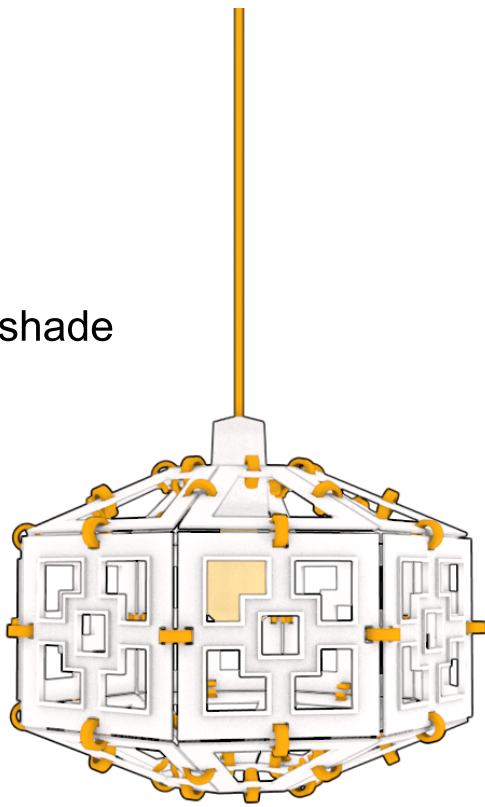

snap together panels using clips.

single shade

top panel x 1

main panel B x 16

main panel A x 8

bottom panel A x 1

panel clip x 56

extended drop

basic group

multi colour option

## Modular Customisable Lamp Shade